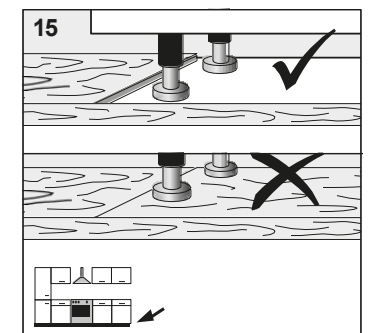

14

15

INSTALLATION
 МОНТАЖ
 INSTALACIÓN

Installation movie: Youtube / Express Click Swiss Krono
 Инсталляционный фильм: Vimeo / Express Click Swiss Krono
 Película de instalación:

BY SWISS KRONO GROUP

Floor panels manufactured in accordance with the requirements of EN 13329. The presented colours are for demonstration only and should not be treated as original colours.