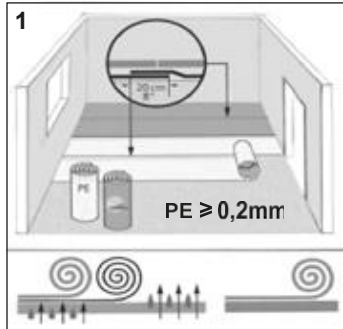

14

15

INSTALLATION
 МОНТАЖ
 INSTALACIÓN

Installation movie: Youtube / Express Click Swiss Krono
 Инсталляционный фильм: Vimeo / Express Click Swiss Krono
 Película de instalación:

BY SWISS KRONO GROUP

Floor panels manufactured in accordance with the requirements of EN 13329. The presented colours are for demonstration only and should not be treated as original colours.