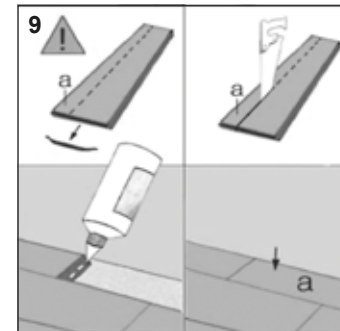

14

15

INSTALLATION
 МОНТАЖ
 INSTALACIÓN

Installation movie: Youtube / Express Click Swiss Krono
 Инсталляционный фильм: Vimeo / Express Click Swiss Krono
 Película de instalación:

BY SWISS KRONO GROUP

Floor panels manufactured in accordance with the requirements of EN 13329. The presented colours are for demonstration only and should not be treated as original colours.