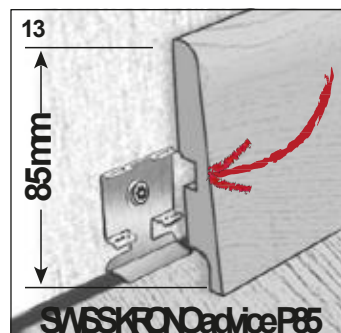

14

15

INSTALLATION
 МОНТАЖ
 INSTALACIÓN

Installation movie: Youtube / Express Click Swiss Krono
 Инсталляционный фильм: Vimeo / Express Click Swiss Krono
 Película de instalación:

BY SWISS KRONO GROUP

Floor panels manufactured in accordance with the requirements of EN 13329. The presented colours are for demonstration only and should not be treated as original colours.