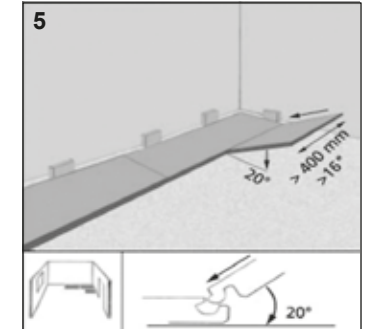

14

15

INSTALLATION
 МОНТАЖ
 INSTALACIÓN

Installation movie: Youtube / Express Click Swiss Krono
 Инсталляционный фильм: Vimeo / Express Click Swiss Krono
 Película de instalación:

BY SWISS KRONO GROUP

Floor panels manufactured in accordance with the requirements of EN 13329. The presented colours are for demonstration only and should not be treated as original colours.