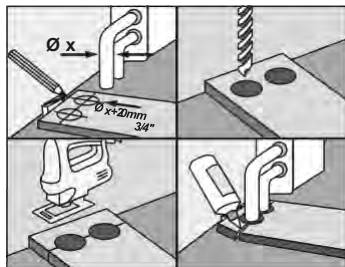

INSTALLATION
МОНТАЖ
INSTALACIÓN

Installation movie: Youtube / Aqua Pearl Swiss Krono
Инсталляционный фильм: Vimeo / Aqua Pearl Swiss Krono
Película de instalación:

11