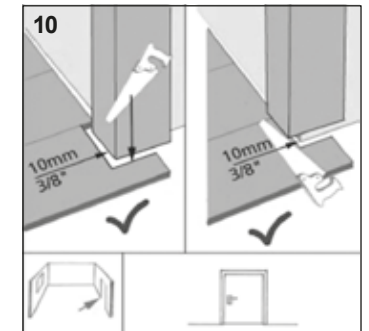

14

15

INSTALLATION
 МОНТАЖ
 INSTALACIÓN

Installation movie: Youtube / Express Click Swiss Krono
 Инсталляционный фильм: Vimeo / Express Click Swiss Krono
 Película de instalación:

BY SWISS KRONO GROUP

Floor panels manufactured in accordance with the requirements of EN 13329. The presented colours are for demonstration only and should not be treated as original colours.