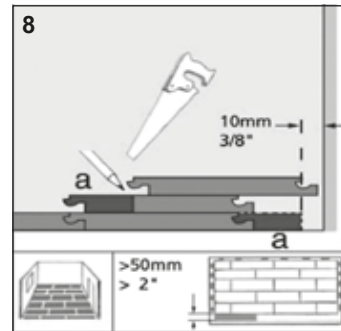

14

15

INSTALLATION
 МОНТАЖ
 INSTALACIÓN

Installation movie: Youtube / Express Click Swiss Krono
 Инсталляционный фильм: Vimeo / Express Click Swiss Krono
 Película de instalación:

BY SWISS KRONO GROUP

Floor panels manufactured in accordance with the requirements of EN 13329. The presented colours are for demonstration only and should not be treated as original colours.