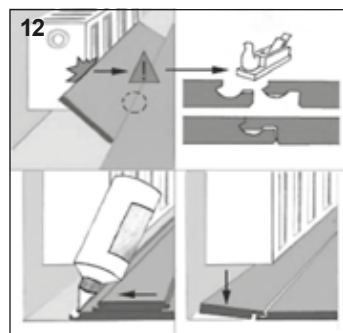

14

15

INSTALLATION
 МОНТАЖ
 INSTALACIÓN

Installation movie: Youtube / Express Click Swiss Krono
 Инсталляционный фильм: Vimeo / Express Click Swiss Krono
 Película de instalación:

BY SWISS KRONO GROUP

Floor panels manufactured in accordance with the requirements of EN 13329. The presented colours are for demonstration only and should not be treated as original colours.