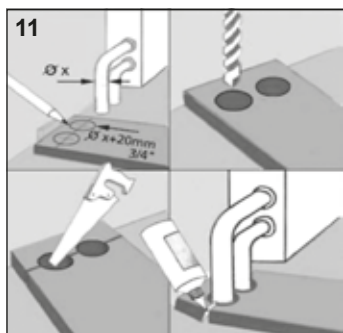

14

15

INSTALLATION
 МОНТАЖ
 INSTALACIÓN

Installation movie: Youtube / Express Click Swiss Krono
 Инсталляционный фильм: Vimeo / Express Click Swiss Krono
 Película de instalación:

BY SWISS KRONO GROUP

Floor panels manufactured in accordance with the requirements of EN 13329. The presented colours are for demonstration only and should not be treated as original colours.