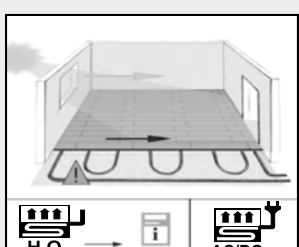

INSTALLATION • MONTAGE

Installation video