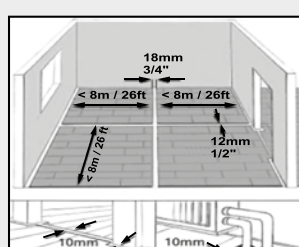

INSTALLATION • MONTAGE

Installation video