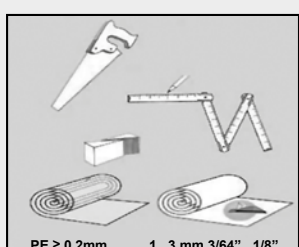

INSTALLATION • MONTAGE

Installation video