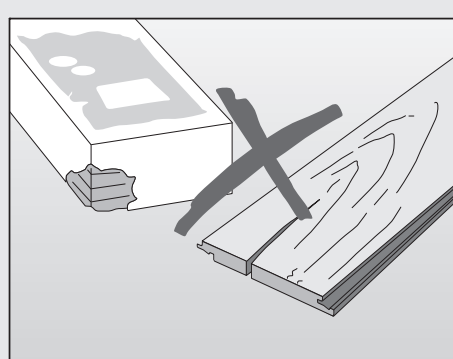

MONTAŽ • INSTALLATION • МОНТАЖ

1

2

3

4

5

6

7

8

9

10

11

12

13

14

15

16

17

18

19

20

21

22

23

24

Installation video

PL ZASADY MONTAŻU I UŻYTKOWANIA. GWARANCJA • **EN** PRINCIPLES OF ASSEMBLY AND USE. WARRANTY • **KZ** OPATY ŽOŇNE PAJĐALANU EREŽELEPI. KEPJLDİK • **HU** BEÉPÍTÉSI ÉS HASZNÁLATI ÚTMUTATÓ. JÓTÁLLÁSI ÉS REKLAMÁCIÓS FELTÉTELEK • **LT** MONTAVIMO IR NAUDOJIMO, GARANTIJOS TAISYKLĖS • **LV** MONTAŽAS UN LIETOŠANAS, GARANTIJAS NOTEIKUMI • **RO** REGULI DE INSTALARE ŞI UTILIZARE. CONDIŢII DE GARANŢIE • **IT** DISPOSIZIONI IMPORTANTI: IMPIEGO, POSA E GARANZIA • **HR** PRAVILA ZA MONTAŽU I KORIŠTENJE. UVJETI JAMSTVA • **CS** ZÁSADY MONTÁŽE A UŽÍVÁNÍ. ZÁRUKA • **EE** NÕUDED PAIGALDAMISEKS JA TOOTE GARANTII • **FR** RÈGLES DE POSE ET D'UTILISATION. CONDITIONS DE GARANTIE • **ES** CONDICIONES DE GARANTÍA Y DE RECLAMACIÓN • **DE** GRUNDSÄTZE DER MONTAGE UND NUTZUNG. GARANTIE • **RU** ПРАВИЛА УСТАНОВКИ И ЭКСПЛУАТАЦИИ. ГАРАНТИЯ • **SR** PRAVILA MONTAŽE I UPOTREBE. GARANCIJA • **SK** ZÁSADY MONTÁŽE A ROUŽÍVANIA. ZÁRUKA • **TR** KURULUM VE KULLANIM ŞARTLARI. GARANTİ • **UA** ПРАВИЛА МОНТАЖУ ТА ЕКСПЛУАТАЦІЇ. ГАРАНТІЯ • **BG** ИНСТРУКЦИЯ ЗА МОНТАЖ И ПОЛЗВАНЕ. ГАРАНЦИЯ - www.swisskrono.com/pl

Laminowane pokrycia podłogowe do użytku wewnętrznego. / To be used as laminate indoor floor covering.