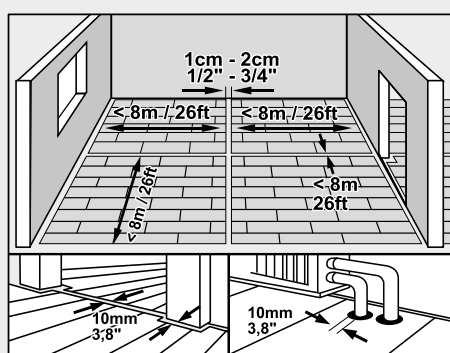

MONTAŻ • INSTALLATION • МОНТАЖ

1

2

3

4

5

6

7

8

9

10

11

12

13

14

15

16

17

18

19

20

21

22

23

24

Installation video

PL ZASADY MONTAŻU I UŻYTKOWANIA. GWARANCJA • **EN** PRINCIPLES OF ASSEMBLY AND USE. WARRANTY • **KZ** OPHATY ЖӘНЕ ПАЙДАЛАНУ ЕРЕЖЕЛЕРІ. КЕПІЛДІК • **HU** BEÉPÍTÉSI ÉS HASZNÁLATI ÚTMUTATÓ. JÓTÁLLÁSI ÉS REKLAMÁCIÓS FELTÉTELEK • **LT** MONTAVIMO IR NAUDOJIMO, GARANTIJOS TAISYKLĖS • **LV** MONTĀŽAS UN LIETOŠANAS, GARANTIJAS NOTEIKUMI • **RO** REGULI DE INSTALARE ŞI UTILIZARE. CONDIȚII DE GARANȚIE • **IT** DISPOSIZIONI IMPORTANTI: IMPIEGO, POSA E GARANZIA • **HR** PRAVILA ZA MONTAŽU I KORIŠTENJE. UVJETI JAMSTVA • **CS** ZÁSADY MONTÁŽE A UŽÍVÁNÍ. ZÁRUKA • **EE** NÕUDEDE PAIGALDAMISEKS JA TOOTE GARANTII • **FR** RÈGLES DE POSE ET D'UTILISATION. CONDITIONS DE GARANTIE • **ES** CONDICIONES DE GARANTÍA Y DE RECLAMACIÓN • **DE** GRUNDSÄTZE DER MONTAGE UND NUTZUNG. GARANTIE • **RU** ПРАВИЛА УСТАНОВКИ И ЭКСПЛУАТАЦИИ. ГАРАНТИЯ • **SR** PRAVILA MONTAŽE I UPOTREBE. GARANCIJA • **SK** ZÁSADY MONTÁŽE A ROUŽÍVANIA. ZÁRUKA • **TR** KURULUM VE KULLANIM ŞARTLARI. GARANTİ • **UA** ПРАВИЛА МОНТАЖУ ТА ЕКСПЛУАТАЦІЇ. ГАРАНТІЯ • **BG** ИНСТРУКЦИЯ ЗА МОНТАЖ И ПОЛЗВАНЕ. ГАРАНЦИЯ - www.swisskrono.com/pl

Laminowane pokrycia podłogowe do użytku wewnętrznego. / To be used as laminate indoor floor covering.